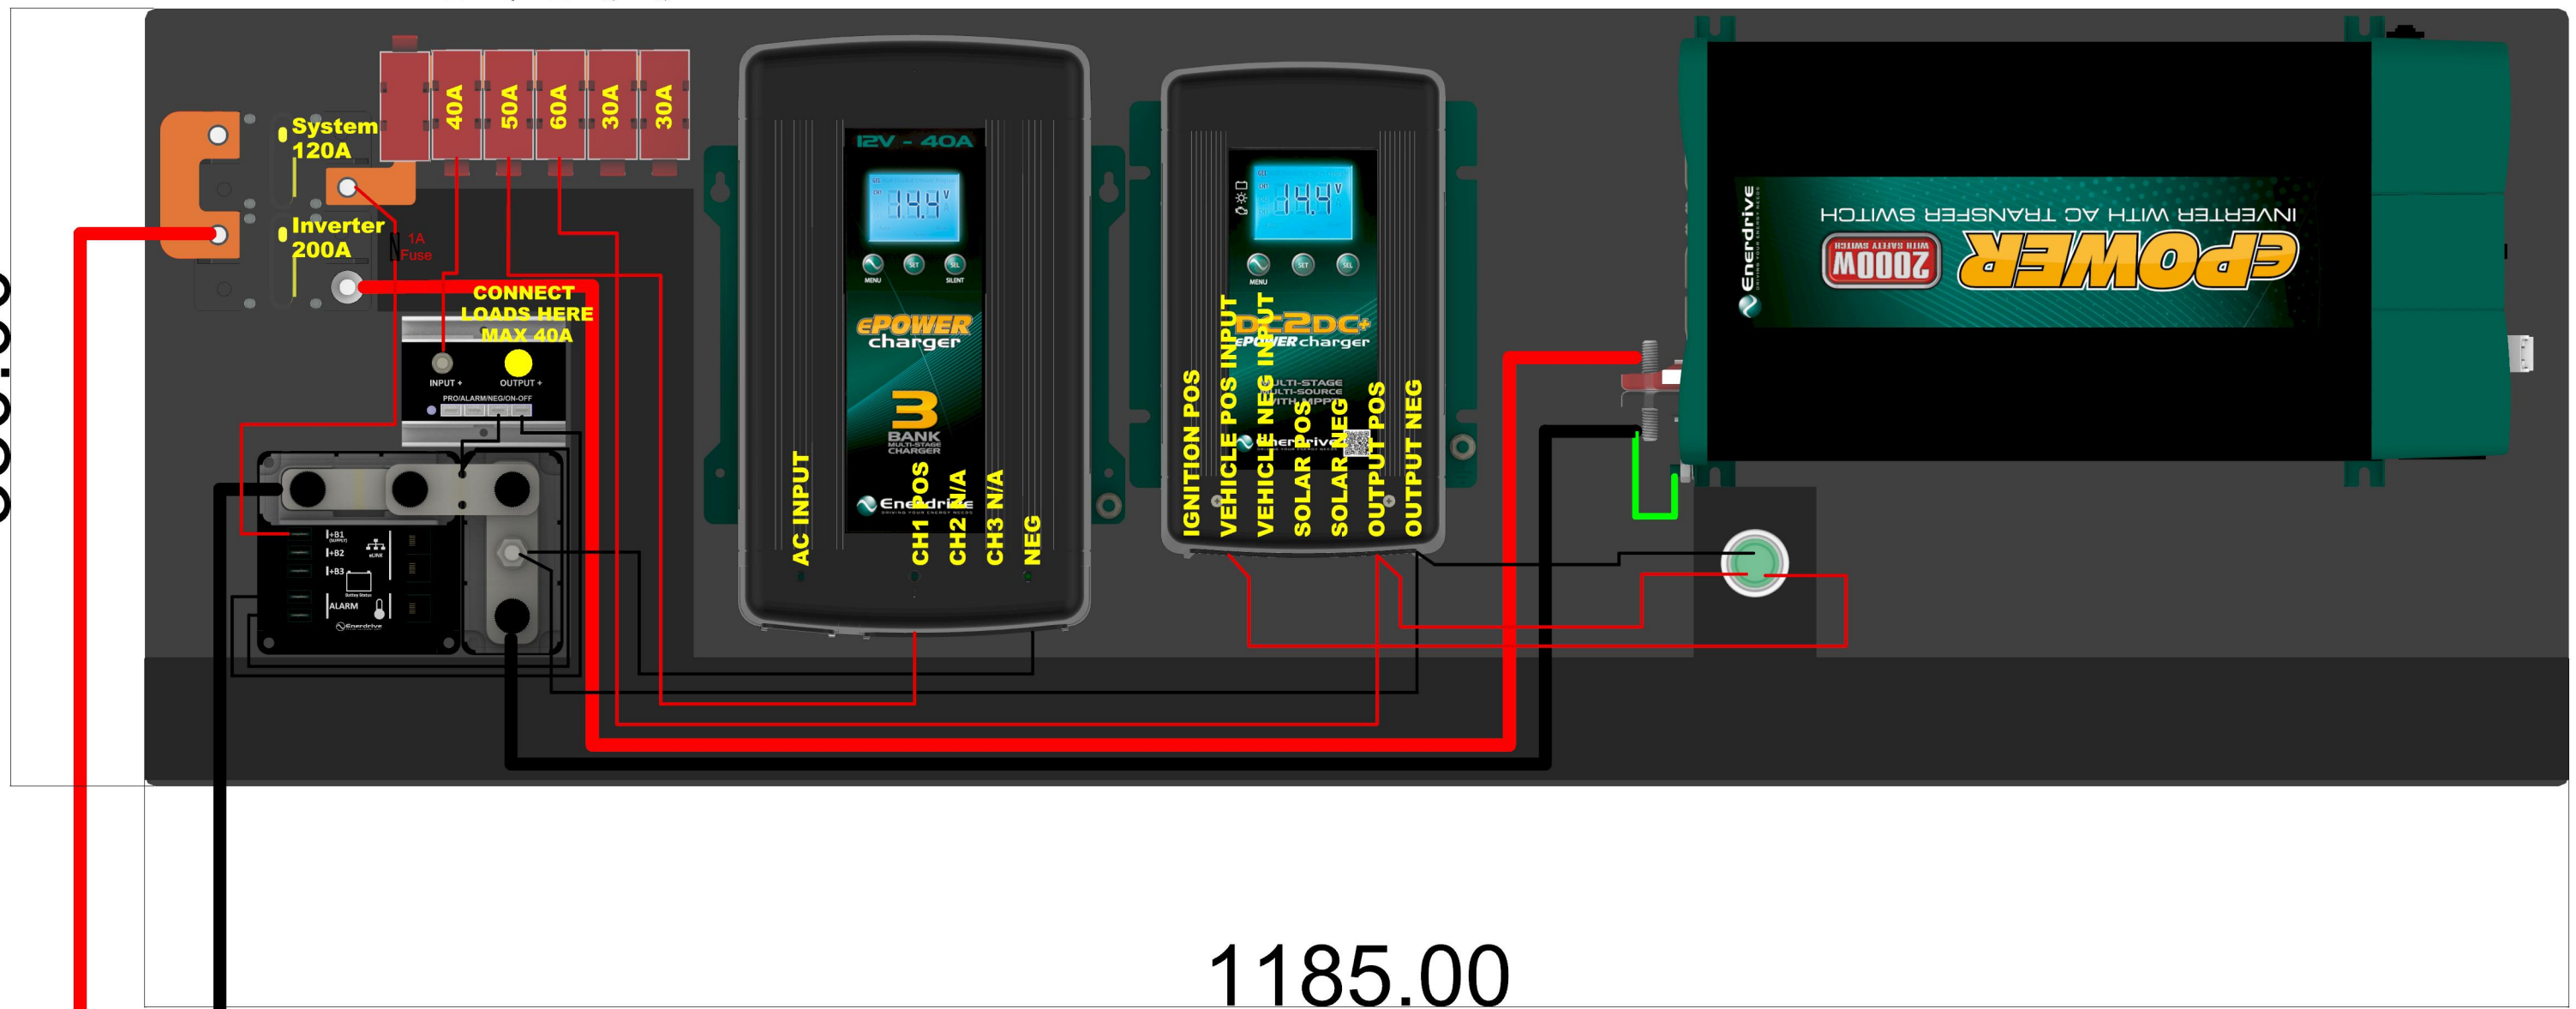

## eSYS-C

LBC LOADS  
AC CHARGER  
DC2DC  
SPARE  
SPARE

380.00

1185.00

BATTERY